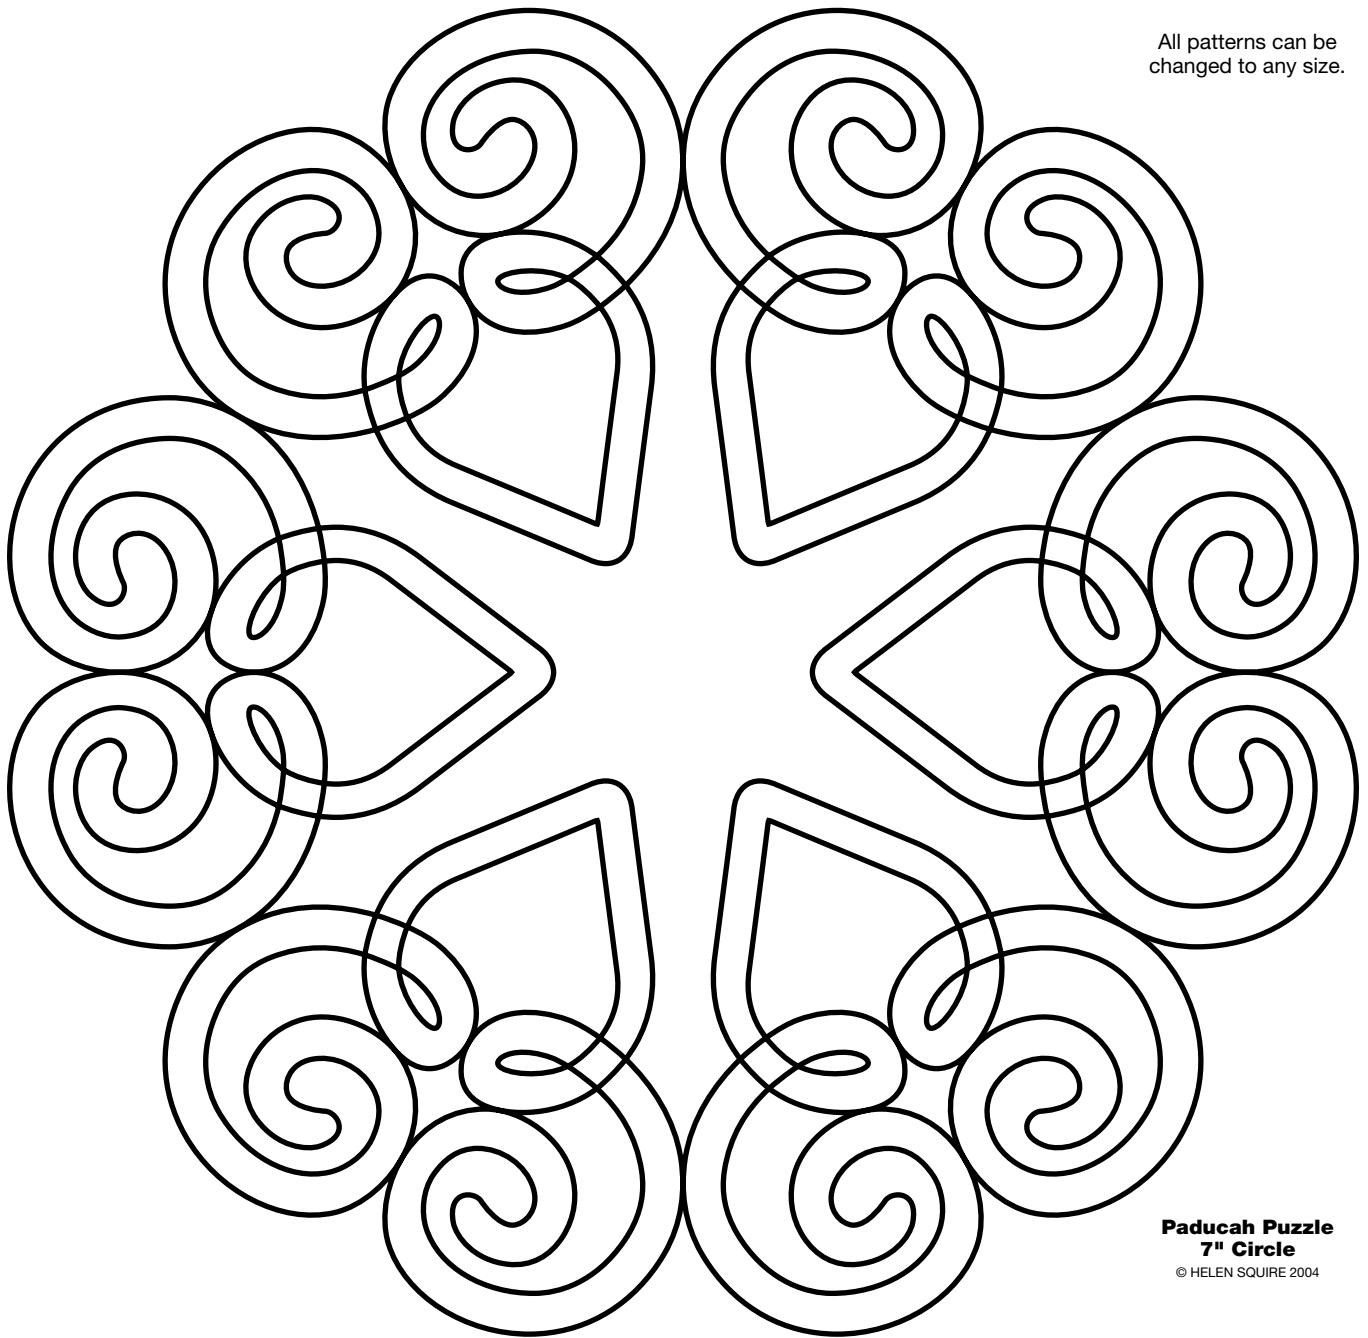

All patterns can be changed to any size.

**Paducah Puzzle
7" Circle**
© HELEN SQUIRE 2004

Helen's Hints

Creative Quilting
Designs

by Helen Squire

Inspiration for **Continuous Paducah Patterns**

For 20 years quilters have been coming to Paducah's annual AQS Quilt Show for inspiration. Fortunately, I live here year round and find plenty of pattern ideas in the town's historic and architecturally enhanced buildings. From carved wooden porches to filigree street lights, design ideas surround us wherever we live – we only need to look! A cast iron plant stand inspired these three patterns.

Notice how the simple act of overlapping the scroll lines * in different directions can create an entirely new shape. An enlarged pattern can be autographed as a souvenir block. ■

Helen Squire is the author and designer of the Dear Helen quilting design book and CD-rom pattern series. She resides in Paducah, Kentucky. Visit her on the Web at www.helensquire.com.

**Paducah
Scrollwork
6 1/2" Block**

© HELEN SQUIRE 2004