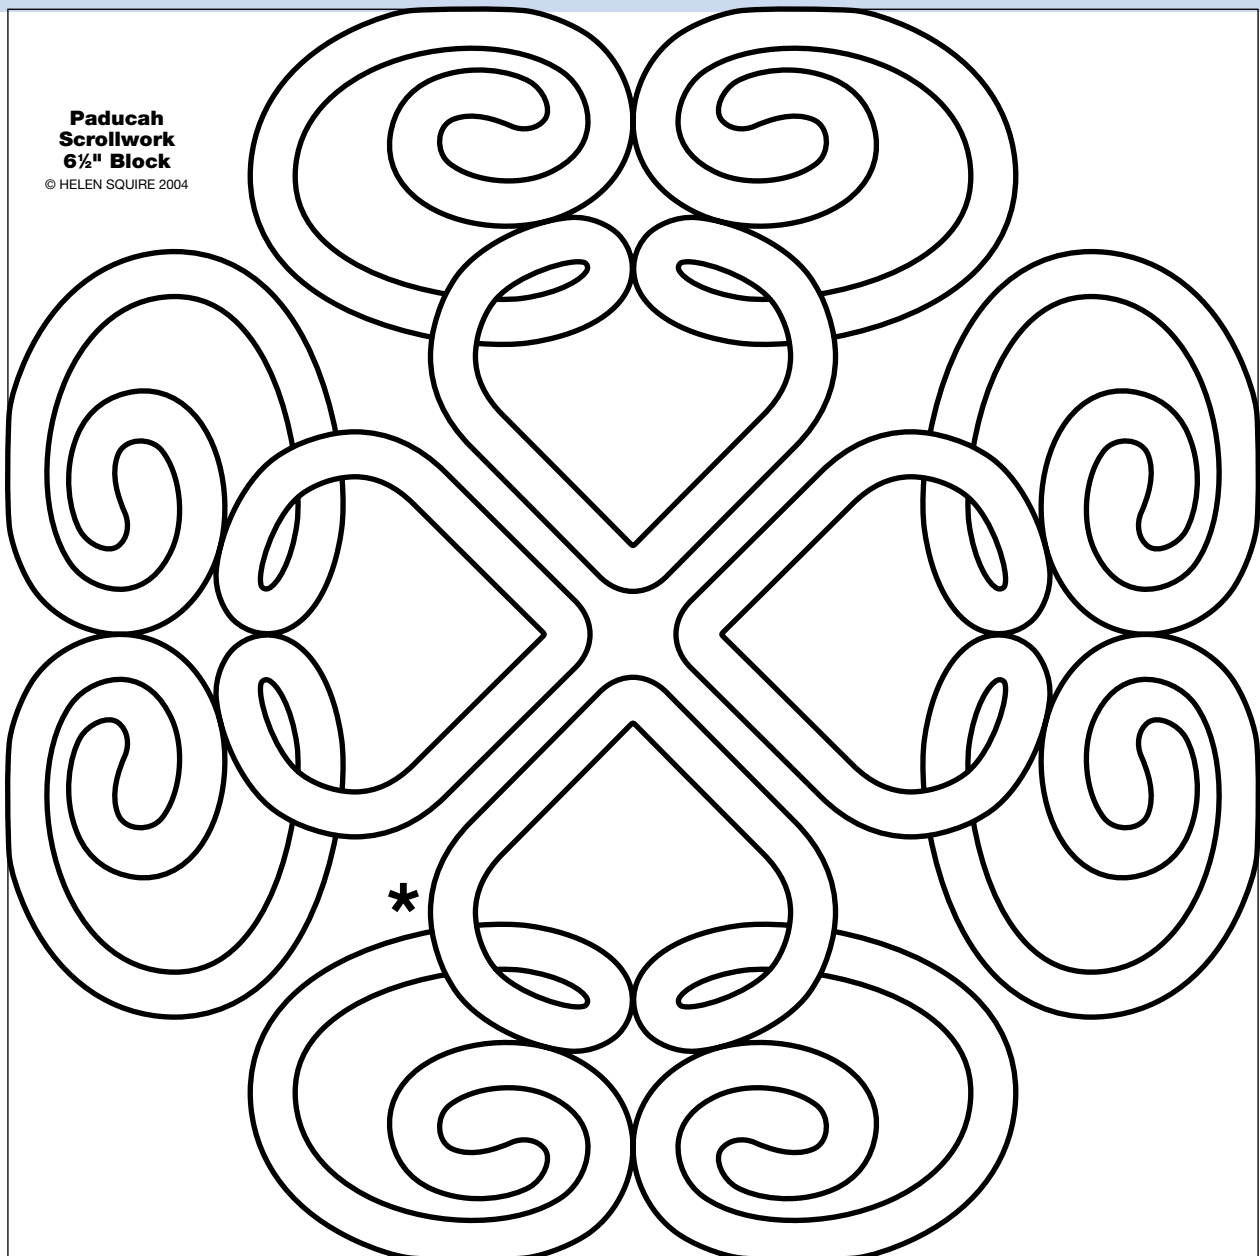

All patterns can be changed to any size.

**Paducah Puzzle
7" Circle**
© HELEN SQUIRE 2004

Helen's Hints

Creative Quilting
Designs

by Helen Squire

Inspiration for **Continuous Paducah Patterns**

For 20 years quilters have been coming to Paducah's annual AQS Quilt Show for inspiration. Fortunately, I live here year round and find plenty of pattern ideas in the town's historic and architecturally enhanced buildings. From carved wooden porches to filigree street lights, design ideas surround us wherever we live – we only need to look! A cast iron plant stand inspired these three patterns.

Notice how the simple act of overlapping the scroll lines * in different directions can create an entirely new shape. An enlarged pattern can be autographed as a souvenir block. ■

Helen Squire is the author and designer of the Dear Helen quilting design book and CD-rom pattern series. She resides in Paducah, Kentucky. Visit her on the Web at www.helensquire.com.

**Paducah
Scrollwork
6 1/2" Block**

© HELEN SQUIRE 2004